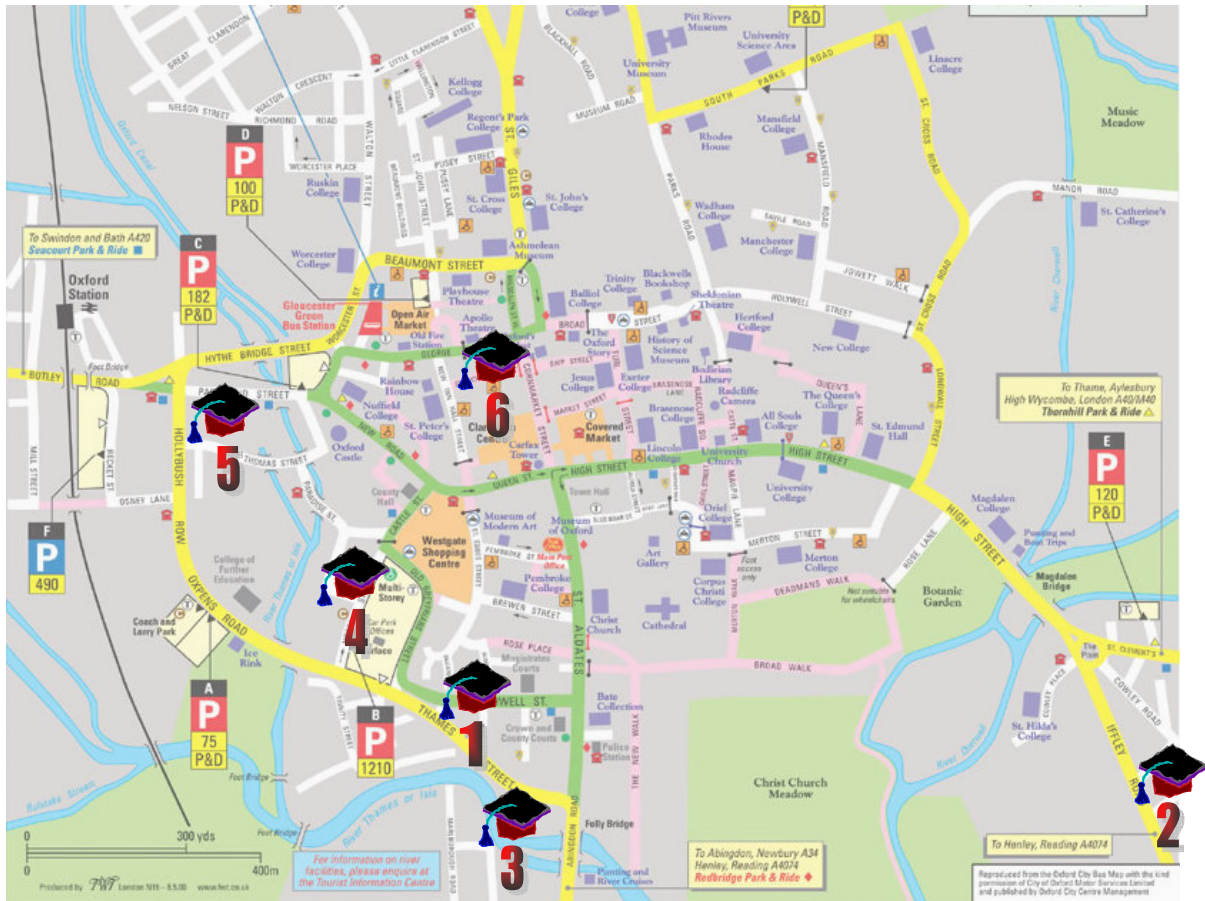

Map of Virtual College Locations

- 1** English Churches Housing – Lucy Faithfull House
- 2** The Porch Steppin' Stone Centre
- 3** O'Hanlon House – The Night Shelter
- 4** Simon House
- 5** The Gap
- 6** The Gatehouse